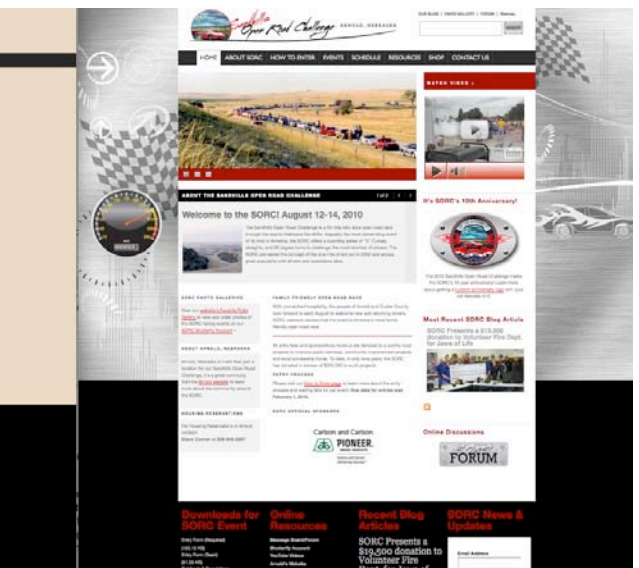

Melody Hansen,
Owner • Designer

mel@sublimeartistry.com
mobile 308.636.8357

Kristi Dvorak,
Project Director

kristi@sublimeartistry.com
mobile 308.870.4480

seriously FRESH print and web design.