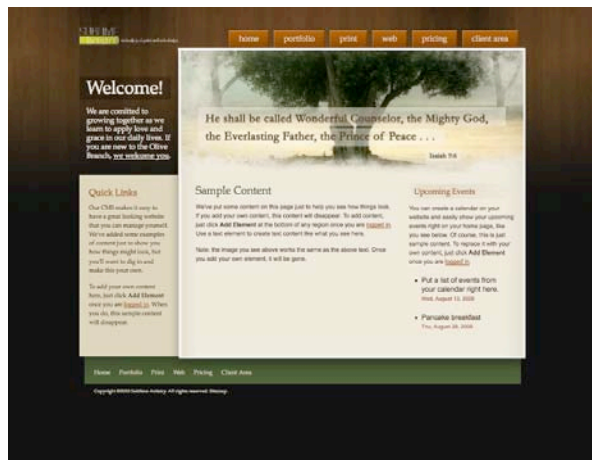

Melody Hansen,
Owner • Designer

mel@sublimeartistry.com
mobile 308.636.8357

Kristi Dvorak,
Project Director

kristi@sublimeartistry.com
mobile 308.870.4480