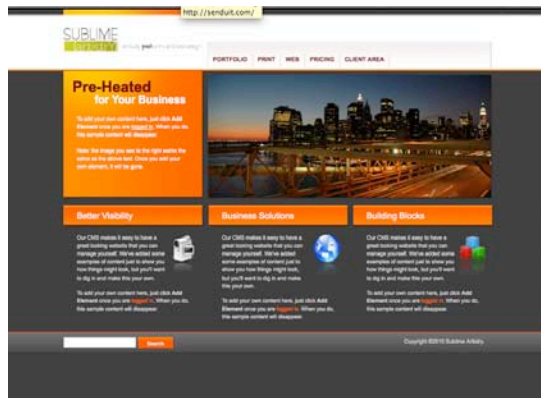

Melody Hansen,
Owner • Designer

mel@sublimeartistry.com
mobile 308.636.8357

Kristi Dvorak,
Project Director

kristi@sublimeartistry.com
mobile 308.870.4480

seriously FRESH print and web design.