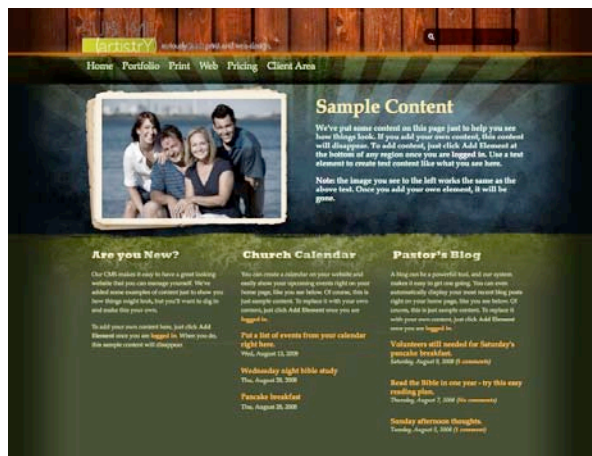

seriously FRESH print and web design.