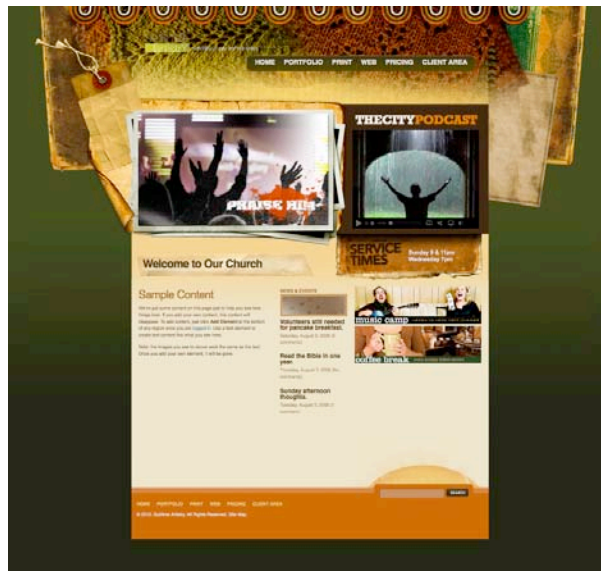

Melody Hansen,
Owner • Designer

mel@sublimeartistry.com
mobile. 308.636.8357

Kristi Dvorak,
Project Director

kristi@sublimeartistry.com
mobile. 308.870.4480

seriously FRESH print and web design.