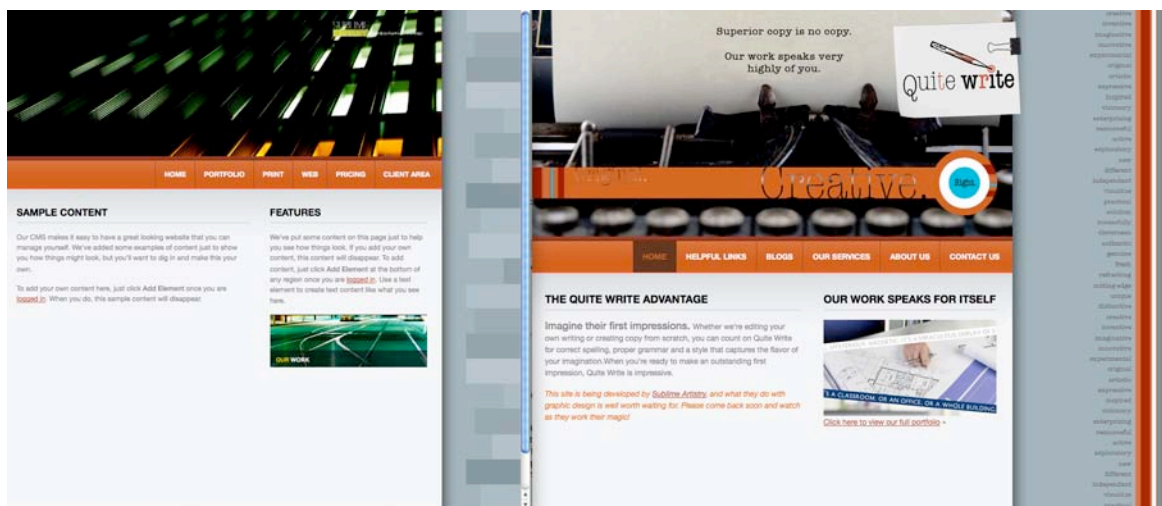

Melody Hansen,
Owner • Designer

mel@sublimeartistry.com
mobile 308.636.8357

Kristi Dvorak,
Project Director

kristi@sublimeartistry.com
mobile 308.870.4480

(seriously) FRESH print and web design.