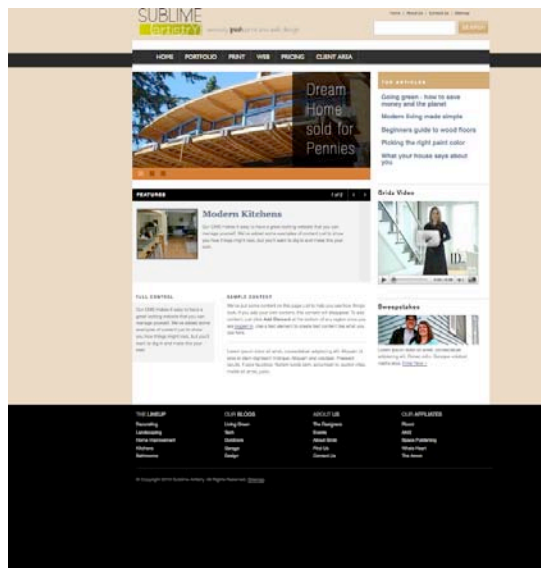

Melody Hansen,
Owner • Designer

mel@sublimeartistry.com
mobile 308.636.8357

Kristi Dvorak,
Project Director

kristi@sublimeartistry.com
mobile 308.870.4480

seriously FRESH print and web design.