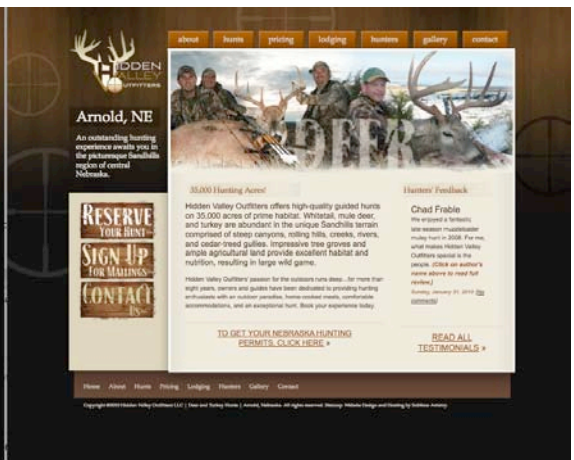

Melody Hansen,
Owner • Designer

mel@sublimeartistry.com
mobile 308.636.8357

Kristi Dvorak,
Project Director

kristi@sublimeartistry.com
mobile 308.870.4480