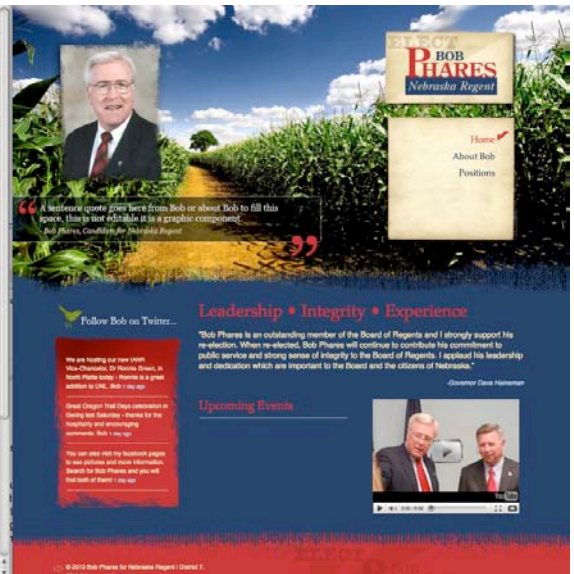

Melody Hansen,
Owner • Designer

mel@sublimeartistry.com
mobile 308.636.8357

Kristi Dvorak,
Project Director

kristi@sublimeartistry.com
mobile 308.870.4480